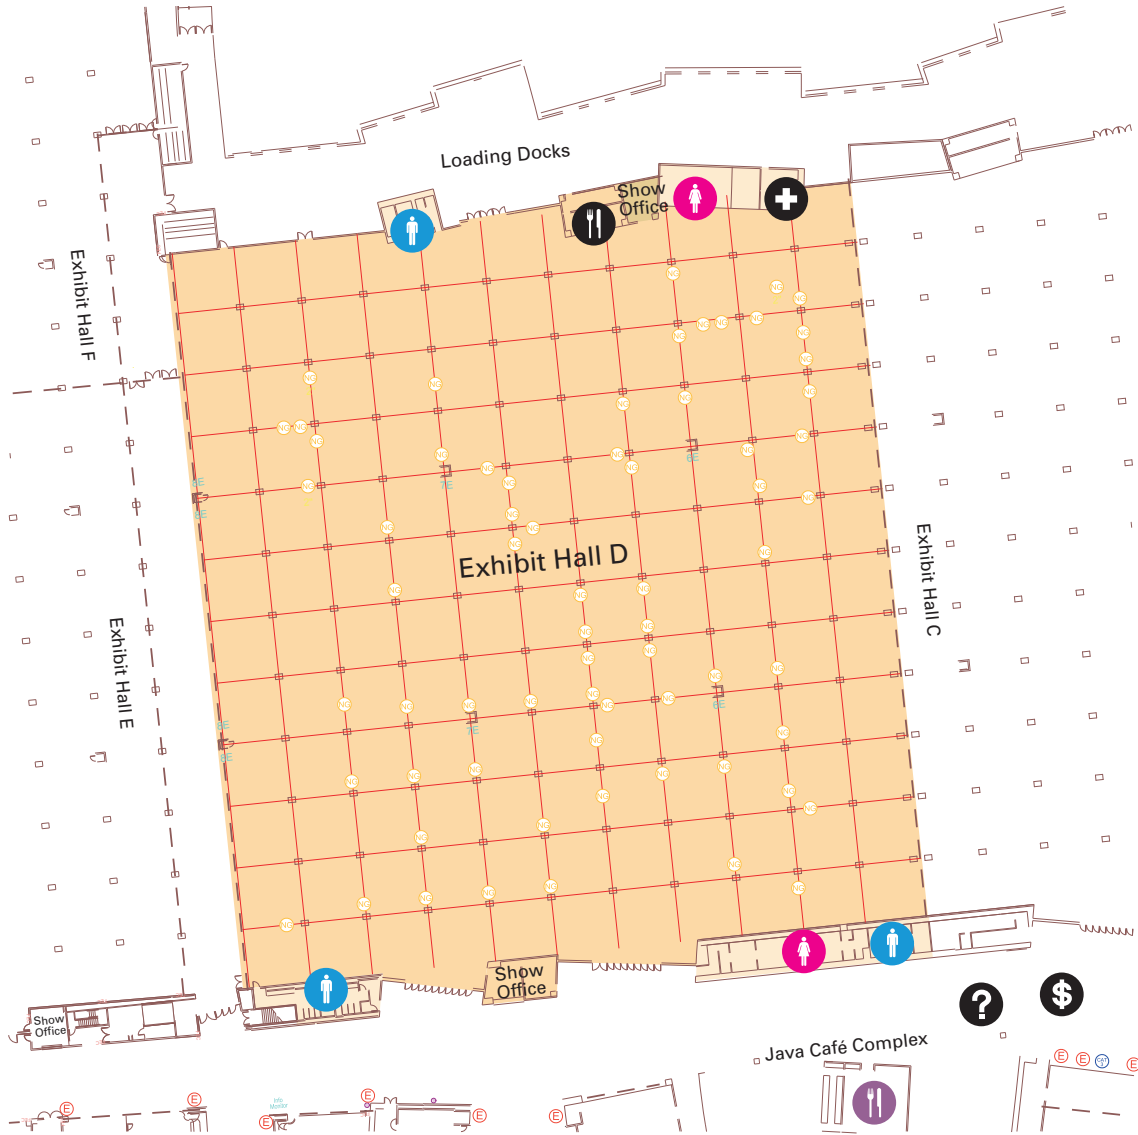

Exhibit Hall D | Greater Columbus Convention Center

< North

MAP KEY

-  Women's Restroom
-  Men's Restroom
-  First Aid
-  House Phone
-  ATM
-  Concessions
-  Food
-  Information
-  Electric Hook-Up
-  Natural Gas
-  Internet Hook-Up: 10Mbps

Dimensions: 330'(wide) x 360' (deep)
Square Feet: 118,000
Overhead Clearance: 30' to Lights
Floor Load: Unlimited
Freight Door Dimensions: 16' (high) x 24' (wide)